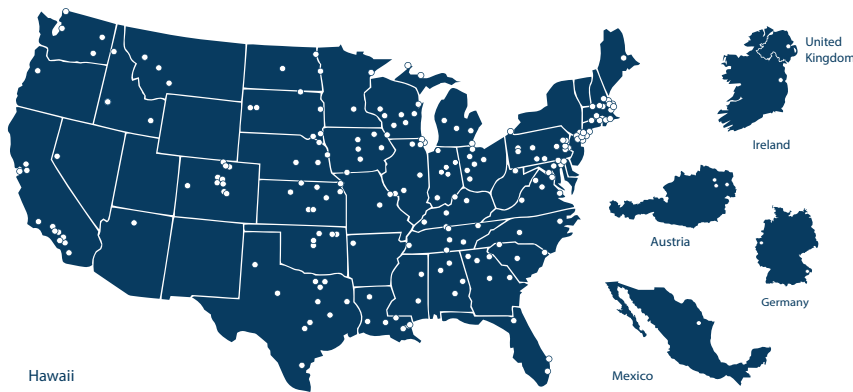

# 861 MISSIONARIES

during the 2022-2023 academic year to

# 216 LOCATIONS:

**193**  campuses

**23**  parishes

including **8** international campuses & **10** digital expansion campuses

## THE FRUIT: 2021-2022

more than

### MISSIONS

**128** trips

**31** countries

more than **2,200** participants